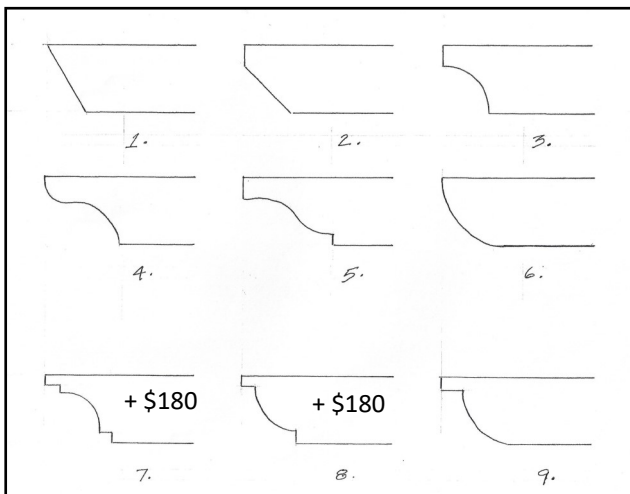

ENDCUT CHOICE _____

Name: _____

Address: _____

Phone _____

EMAIL _____

TOTAL PRICE _____