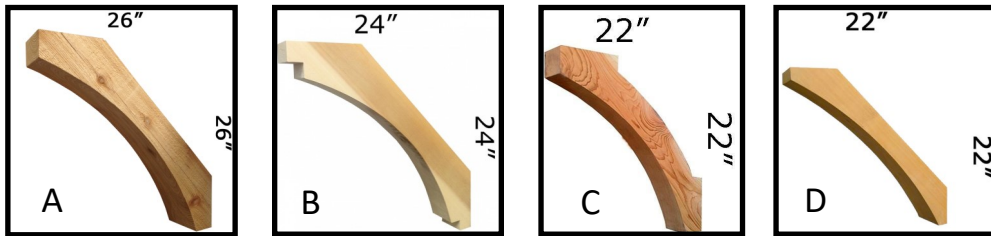

# MINNESOTA PERGOLA KIT QUOTE FORM

All kits made locally by **MNPERGOLAS.COM / MNPERGOLAKITS.COM 612-817-0040**

**SIZE** POST TO POST CANOPY OVERHANG is 18" on all sides

8'x8' ____ 2X8 SERIES	<b>\$4295</b>	10'x10' ____ 2X8 SERIES	<b>\$5295</b>	10'x10' ____ 2X10 SERIES	<b>\$5596</b>
10'x12' ____ 2x8 SERIES	<b>\$5360</b>	10'x12' ____ 2X10 SERIES	<b>\$5856</b>	10'x14' ____ 2X8 SERIES	<b>\$6083</b>
10'x14' ____ 2X10 SERIES	<b>\$6087</b>	10'x16' ____ 2X8 SERIES	<b>\$6244</b>	10'x16' ____ 2X10 SERIES	<b>\$7013</b>
12'x12' ____ 2X8 SERIES	<b>\$5794</b>	12'x12' ____ 2X10 SERIES	<b>\$6677</b>	12'x12' ____ 2X12 SERIES	<b>\$7530</b>
12'x14' ____ 2X8 SERIES	<b>\$6600</b>	12'x14' ____ 2X10 SERIES	<b>\$6970</b>	12'x14' ____ 2X12 SERIES	<b>\$7775</b>
12'x16' ____ 2X8 SERIES	<b>\$6621</b>	12'x16' ____ 2X10 SERIES	<b>\$7114</b>	12'x16' ____ 2X12 SERIES	<b>\$9558</b>
14'x14' ____ 2X10 SERIES	<b>\$7501</b>	14'x14' ____ 2X12 SERIES	<b>\$9149</b>	14'x16' ____ 2X10 SERIES	<b>\$7506</b>
14'x16' ____ 2X12 SERIES	<b>\$10,160</b>	16x16' ____ 2X10 SERIES	<b>\$8040</b>	16'x16' ____ 2X12 SERIES.	<b>\$10,770</b>

**CHOICES:**

**CORNER BRACE CHOICE** 4" thick A. \_\_\_\_\_ add **\$331** B. \_\_\_\_\_ add **\$183** C. \_\_\_\_\_ (standard with kit)  
 D. \_\_\_\_\_ add \$0

**POST UPGRADE TO 8"X8"** add **\$999** \_\_\_\_\_