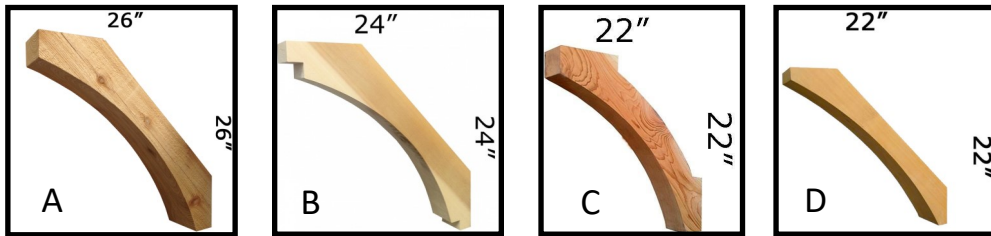

# MINNESOTA PERGOLA KIT QUOTE FORM

All kits made locally by **MNPERGOLAS.COM / MNPERGOLAKITS.COM 612-817-0040**

**SIZE** POST TO POST CANOPY SIZE IS 3' LARGER ON BOTH SIDES

8'x8' ____ 2X8 SERIES	<b>\$3661</b>	10'x10' ____ 2X8 SERIES	<b>\$4212</b>	10'x10' ____ 2X10 SERIES	<b>\$4846</b>
10'x12' ____ 2X8 SERIES	<b>\$4365</b>	10'x12' ____ 2X10 SERIES	<b>\$5062</b>	10'x14' ____ 2X8 SERIES	<b>\$4842</b>
10'x14' ____ 2X10 SERIES	<b>\$5371</b>	10'x16' ____ 2X8 SERIES	<b>\$5079</b>	10'x16' ____ 2X10 SERIES	<b>\$5696</b>
12'x12' ____ 2X8 SERIES	<b>\$4353</b>	12'x12' ____ 2X10 SERIES	<b>\$5294</b>	12'x12' ____ 2X12 SERIES	<b>\$6155</b>
12'x14' ____ 2X8 SERIES	<b>\$4731</b>	12'x14' ____ 2X10 SERIES	<b>\$5625</b>	12'x14' ____ 2X12 SERIES	<b>\$6558</b>
12'x16' ____ 2X8 SERIES	<b>\$5096</b>	12'x16' ____ 2X10 SERIES	<b>\$6038</b>	12'x16' ____ 2X12 SERIES	<b>\$6994</b>
14'x14' ____ 2X10 SERIES	<b>\$5955</b>	14'x14' ____ 2X12 SERIES	<b>\$6952</b>	14'x16' ____ 2X10 SERIES	<b>\$6405</b>
14'x16' ____ 2X12 SERIES	<b>\$7542</b>	16x16' ____ 2X10 SERIES	<b>\$7526</b>	16'x16' ____ 2X12 SERIES.	<b>\$7979</b>

**CHOICES:**

**CORNER BRACE CHOICE** 4" thick A. \_\_\_\_\_ add **\$195** B. \_\_\_\_\_ add **\$155** C. \_\_\_\_\_ (standard with kit)  
 6" thick A. \_\_\_\_\_ add **\$899** B. \_\_\_\_\_ add **\$819** D. \_\_\_\_\_ add \$0