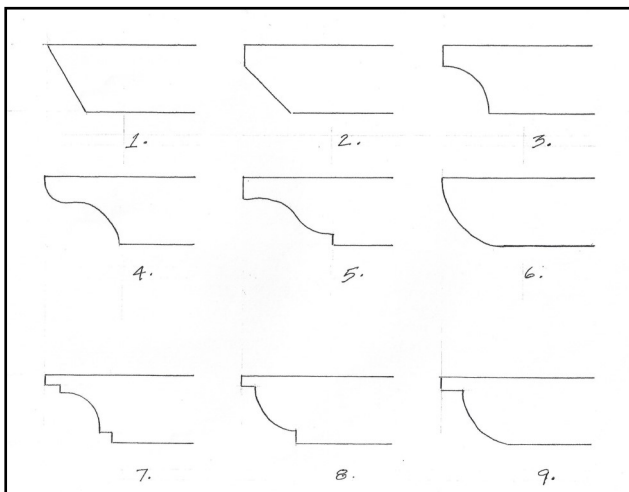

ENDCUT CHOICE _____

Name: _____

Address: _____
_____

Phone _____

EMAIL _____

TOTAL PRICE _____