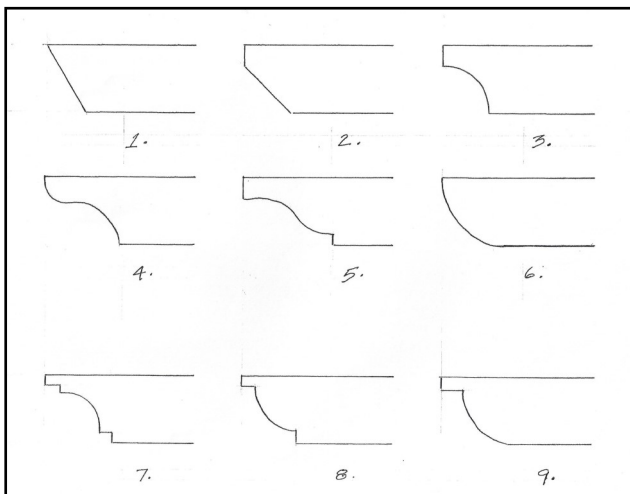

ENDCUT CHOICE _____

Name: _____

Address: _____

Phone _____

EMAIL _____

TOTAL PRICE _____