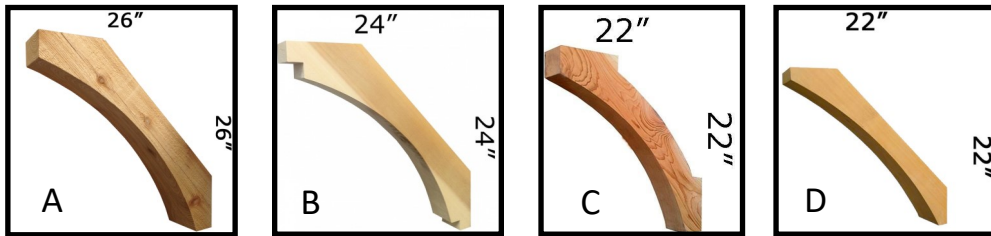

MINNESOTA PERGOLA KIT QUOTE FORM

All kits made locally by MNPERGOLAS.COM / MNPERGOLAKITS.COM 612-817-0040

SIZE POST TO POST CANOPY SIZE IS 3' LARGER ON BOTH SIDES

8'x8' ___ 2X8 SERIES	\$3590	10'x10' ___ 2X8 SERIES	\$4144	10'x10' ___ 2X10 SERIES	\$4520
10'x12' ___ 2X8 SERIES	\$4048	10'x12' ___ 2X10 SERIES	\$4668	10'x14' ___ 2X8 SERIES	\$4684
10'x14' ___ 2X10 SERIES	\$4982	10'x16' ___ 2X8 SERIES	\$4914	10'x16' ___ 2X10 SERIES	\$5262
12'x12' ___ 2X8 SERIES	\$4410	12'x12' ___ 2X10 SERIES	\$4903	12'x12' ___ 2X12 SERIES	\$5827
12'x14' ___ 2X8 SERIES	\$4537	12'x14' ___ 2X10 SERIES	\$5208	12'x14' ___ 2X12 SERIES	\$6166
12'x16' ___ 2X8 SERIES	\$4904	12'x16' ___ 2X10 SERIES	\$5576	12'x16' ___ 2X12 SERIES	\$6635
14'x14' ___ 2X10 SERIES	\$5494	14'x14' ___ 2X12 SERIES	\$6569	14'x16' ___ 2X10 SERIES	\$5846
14'x16' ___ 2X12 SERIES	\$6885	16'x16' ___ 2X10 SERIES	\$6207	16'x16' ___ 2X12 SERIES.	\$7333

CHOICES:

CORNER BRACE CHOICE 4" thick A. _____ add **\$195** B. _____ add **\$155** C. _____ (standard with kit)
 6" thick A. _____ add **\$899** B. _____ add **\$819** D. _____ add \$0

POST UPGRADE TO 8"X8" add **\$770** _____

SHADE RAFTER CHOICE (top level) _____ 2"X4" 16" OC (STANDARD BASE)

OPTIONAL SHADE RAFTER UPGRADE (MORE SHADE) PRICING FOR OPTIONS ON PAGE 2.

_____ 2"X4" 12" OC _____ 2"X4" 10" OC
 \$ _____ 2"X6" 16" OC _____ 2"X6" 12" OC _____ 2"X6" 10" OC