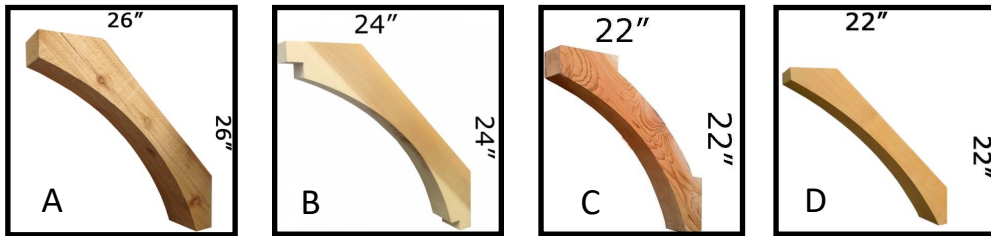

MINNESOTA PERGOLA KIT QUOTE FORM

All kits made locally by MNPERGOLAS.COM / MNPERGOLAKITS.COM 612-817-0040

SIZE POST TO POST CANOPY SIZE IS 3' LARGER ON BOTH SIDES

8'x8' ____ 2X8 SERIES	\$3263	10'x10' ____ 2X8 SERIES	\$3767	10'x10' ____ 2X10 SERIES	\$4109
10'x12' ____ 2X8 SERIES	\$3680	10'x12' ____ 2X8 SERIES	\$4243	10'x14' ____ 2X8 SERIES	\$4258
10'x14' ____ 2X10 SERIES	\$4529	10'x16' ____ 2X8 SERIES	\$4467	10'x16' ____ 2X10 SERIES	\$4783
12'x12' ____ 2X8 SERIES	\$4009	12'x12' ____ 2X10 SERIES	\$4457	12'x12' ____ 2X12 SERIES	\$5067
12'x14' ____ 2X8 SERIES	\$4124	12'x14' ____ 2X10 SERIES	\$4734	12'x14' ____ 2X12 SERIES	\$5361
12'x16' ____ 2X8 SERIES	\$4458	12'x16' ____ 2X10 SERIES	\$5069	12'x16' ____ 2X12 SERIES	\$5769
14'x14' ____ 2X10 SERIES	\$4994	14'x14' ____ 2X12 SERIES	\$5712	14'x16' ____ 2X10 SERIES	\$5314
14'x16' ____ 2X12 SERIES	\$5987	16x16' ____ 2X10 SERIES	\$5642	16'x16' ____ 2X12 SERIES.	\$6377

CHOICES:

CORNER BRACE CHOICE 4" thick A. _____ add **\$195** B. _____ add **\$155** C. _____ (standard with kit)
 6" thick A. _____ add **\$899** B. _____ add **\$819** D. _____ add \$0

POST UPGRADE TO 8"X8" add **\$700** _____

SHADE RAFTER CHOICE (top level) _____ 2"X4" 16" OC (STANDARD BASE)

OPTIONAL SHADE RAFTER UPGRADE (MORE SHADE) PRICING FOR OPTIONS ON PAGE 2.

_____ 2"X4" 12" OC _____ 2"X4" 10" OC
 \$ _____ 2"X6" 16" OC _____ 2"X6" 12" OC _____ 2"X6" 10" OC